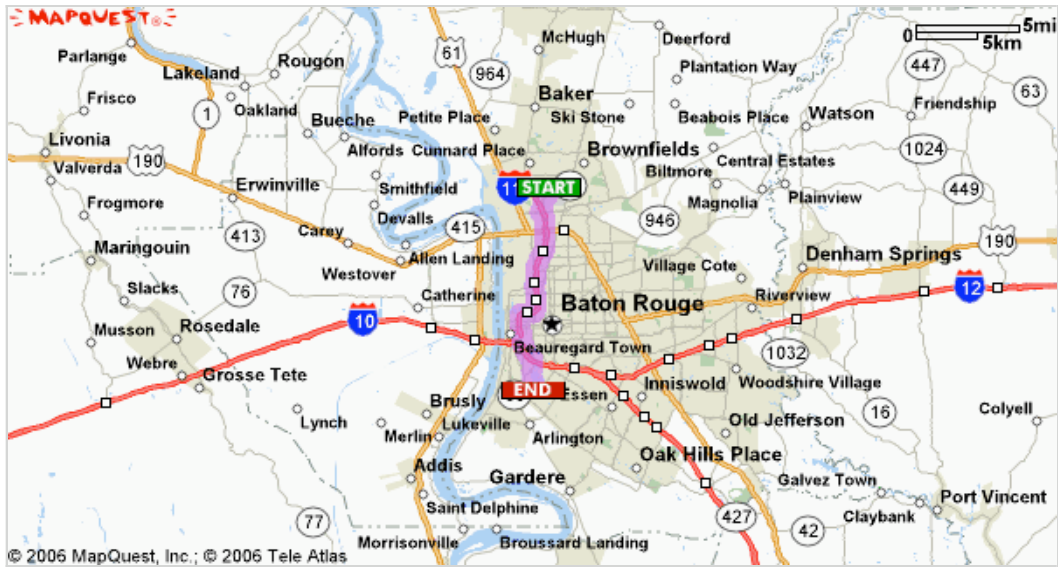

**Start: Baton Rouge Metropolitan Airport (BTR):**  
 225-355-0333  
 9430 Jackie Cochran Dr #  
 300, Baton Rouge, LA 70807,  
 US

**End: Lod Cook Alumni Ctr:**  
 225-578-3838  
 3838 W Lakeshore Dr, Baton  
 Rouge, LA 70808, US

WE KNOW HOTELS INSIDE AND OUT.®

**Find Deals** in your  
**Favorite Cities!**

**hotels.com**

**Notes:**

Directions	Distance
<b>Total Est. Time:</b> 15 minutes <b>Total Est. Distance:</b> 10.19 miles	
<b>1:</b> Start out going NORTH on JACKIE COCHRAN DR toward SALLY RIDE DR.	<0.1 miles
<b>2:</b> JACKIE COCHRAN DR becomes SALLY RIDE DR.	0.2 miles
<b>3:</b> Turn LEFT onto VETERANS MEMORIAL BLVD.	0.8 miles
<b>4:</b> Turn RIGHT onto HARDING BLVD / LA-408 W.	<0.1 miles
<b>5:</b> Merge onto I-110 S toward BATON ROUGE.	6.6 miles
<b>6:</b> Merge onto I-10 E via the exit on the LEFT toward NEW ORLEANS.	1.1 miles
<b>7:</b> Take the DALRYMPLE DR exit- EXIT 156B- toward LSU.	0.1 miles
<b>8:</b> Turn RIGHT onto DALRYMPLE DR.	0.7 miles
<b>9:</b> Turn SLIGHT LEFT onto W LAKESHORE DR.	0.2 miles
<b>10:</b> End at <b>Lod Cook Alumni Ctr</b> 3838 W Lakeshore Dr, Baton Rouge, LA 70808, US	
<b>Total Est. Time:</b> 15 minutes <b>Total Est. Distance:</b> 10.19 miles	

**Start:**  
**Baton Rouge Metropolitan Airport (BTR):** 225-355-0333  
9430 Jackie Cochran Dr # 300,  
Baton Rouge, LA 70807, US

**End:**  
**Lod Cook Alumni Ctr:**  
225-578-3838  
3838 W Lakeshore Dr, Baton Rouge,  
LA 70808, US